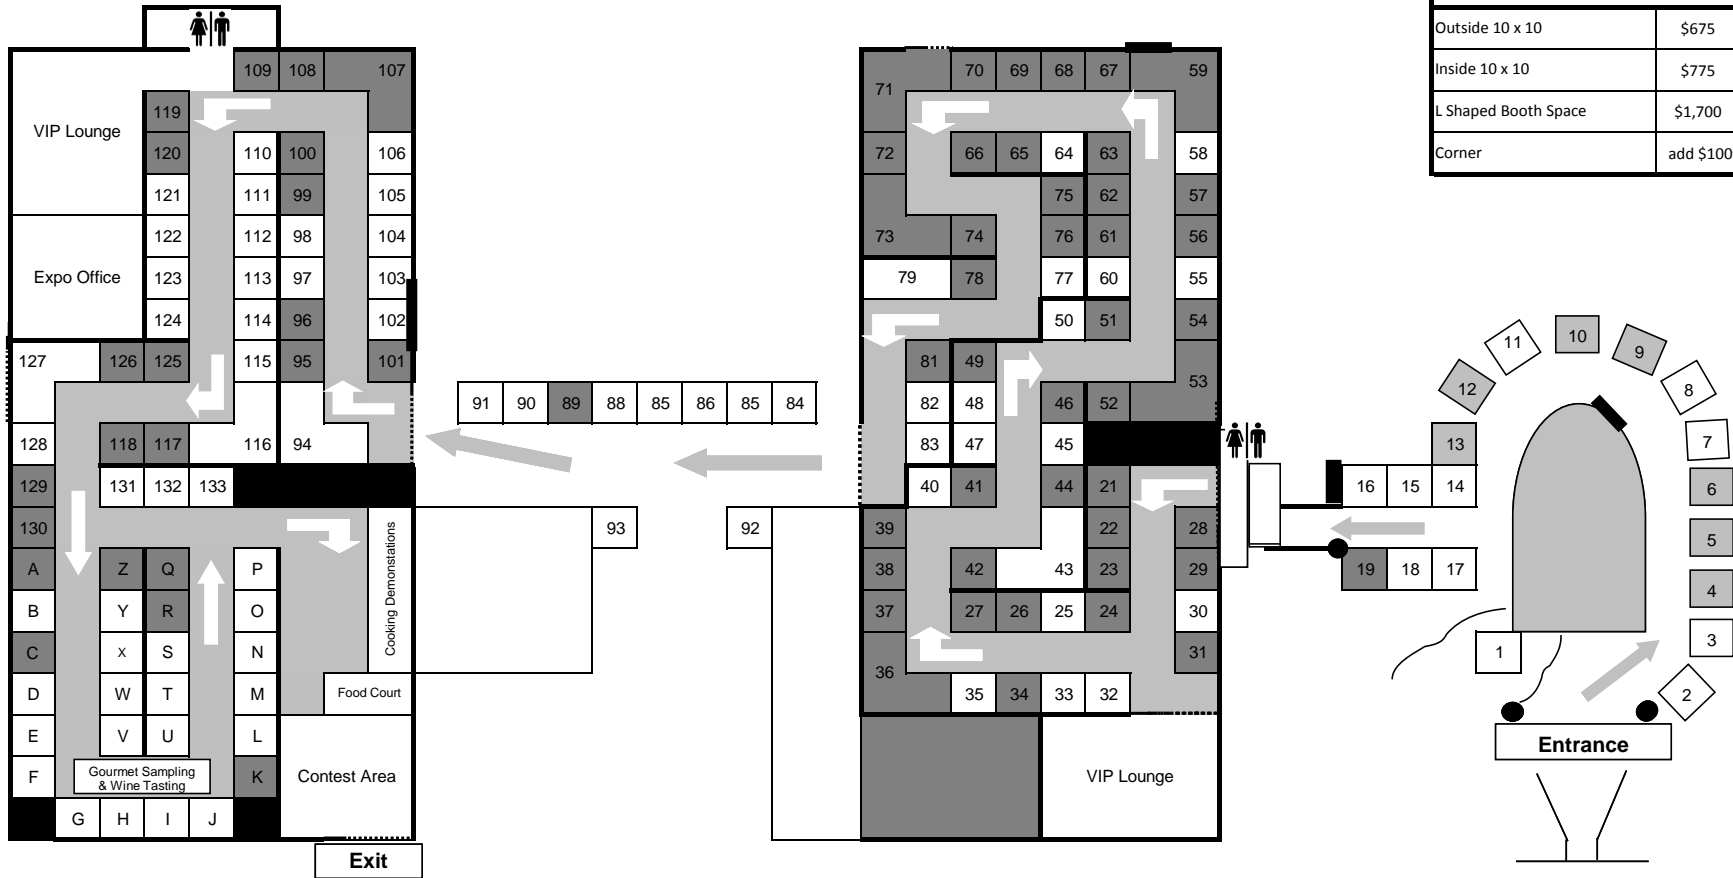

NORTH COUNTY
**HOME, GARDEN
 and GOURMET**
 expo

Booth Prices:	
Outside 10 x 10	\$675
Inside 10 x 10	\$775
L Shaped Booth Space	\$1,700
Corner	add \$100

* Floor Plan Subject to Change